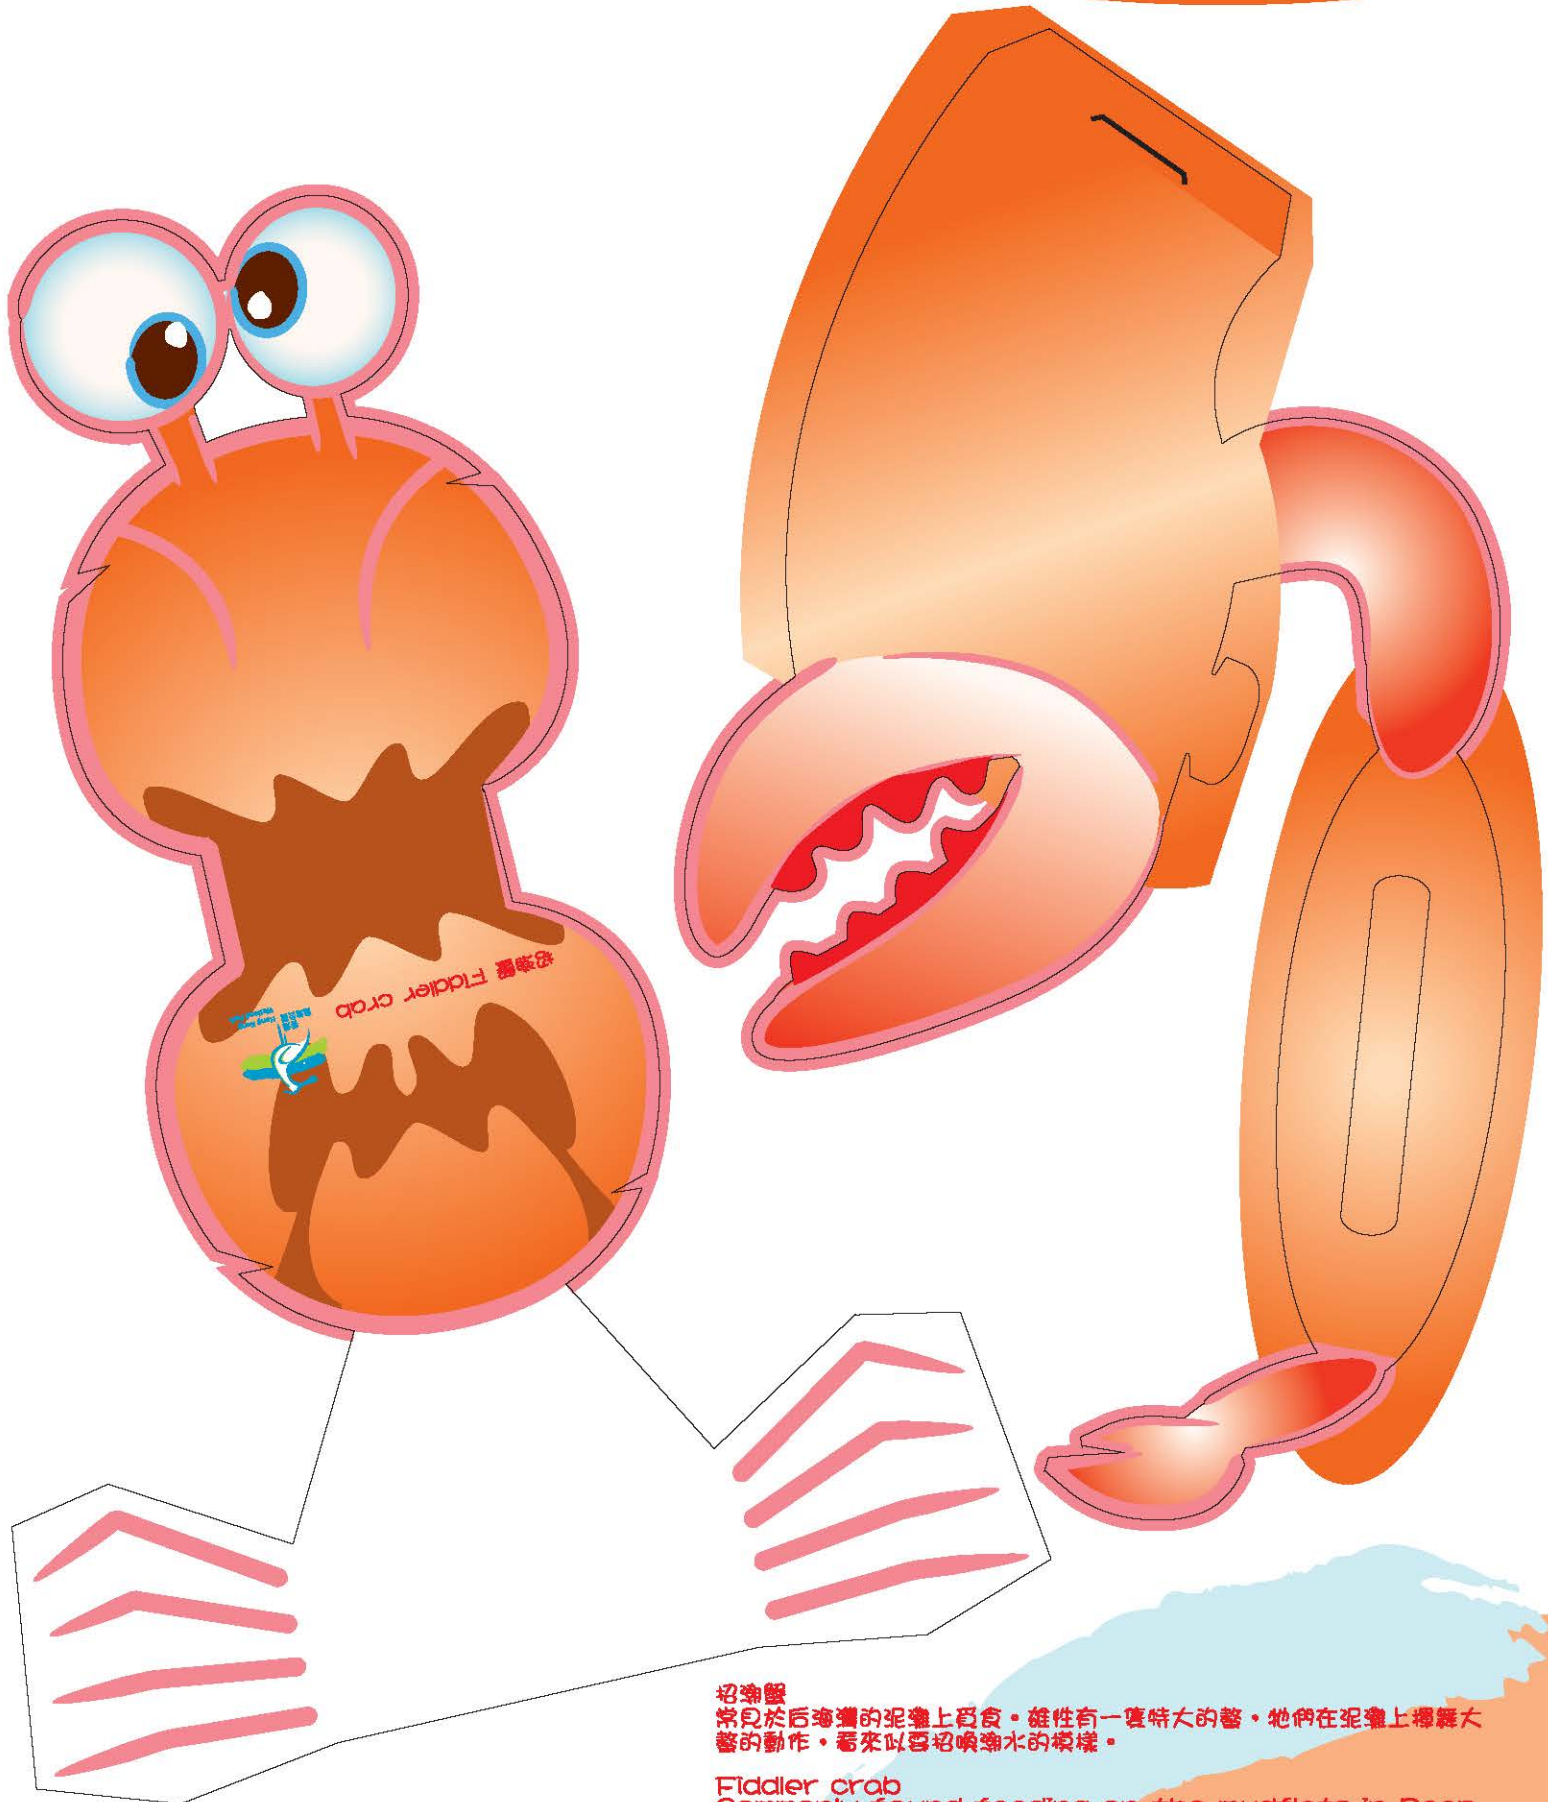

漁農自然護理署  
Agriculture, Fisheries  
and Conservation  
Department

香港濕地動物—  
Hong Kong  
Wetland Animal—

# 招潮蟹 FIDDLER CRAB

香港  
濕地公園 Hong Kong  
Wetland Park

### 招潮蟹

常見於后海灣的泥灘上覓食。雄性有一隻特大的螯，牠們在泥灘上揮舞大螯的動作，看來似在招喚潮水的模樣。

### Fiddler crab

Commonly found feeding on the mudflats in Deep Bay. The male has one of its claws greatly enlarged and looks as if it is holding a fiddle.